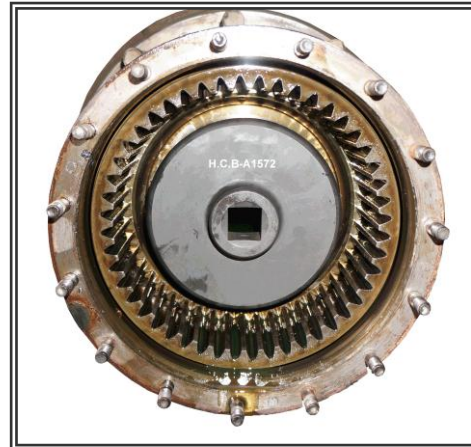

H.C.B-A1572

DAF (CF) DRIVE AXLE NUT SOCKET (EURO 5) (Dr. 1", 6 POINTS, 120 mm)

- To remove the drive axle nut.
- Application: DAF EURO 5
- Size: Dr. 1", 6 POINTS, 120 mm