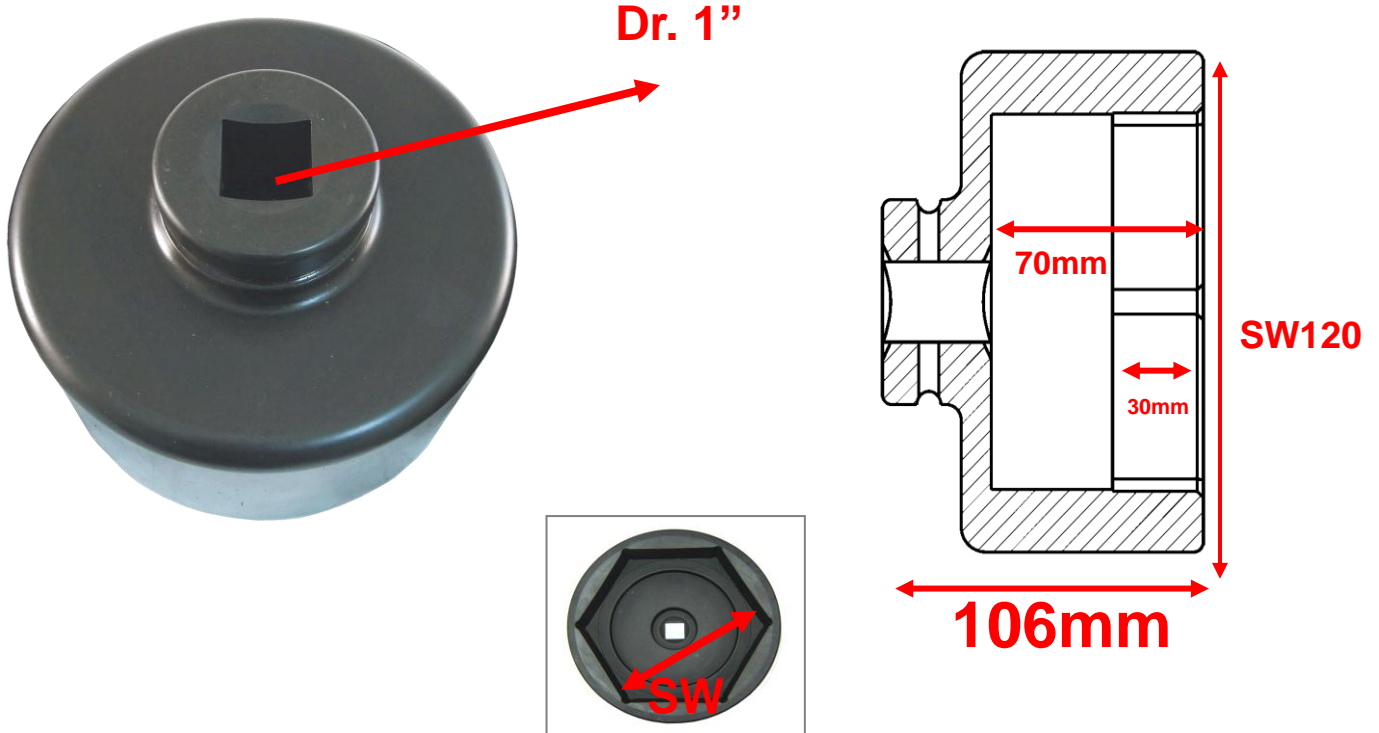

H.C.B-A1572

DAF (CF) DRIVE AXLE NUT SOCKET (EURO 5) (Dr. 1", 6 POINTS, 120 mm)

- To remove the drive axle nut.
- Application: DAF EURO 5
- Size: Dr. 1", 6 POINTS, 120 mm